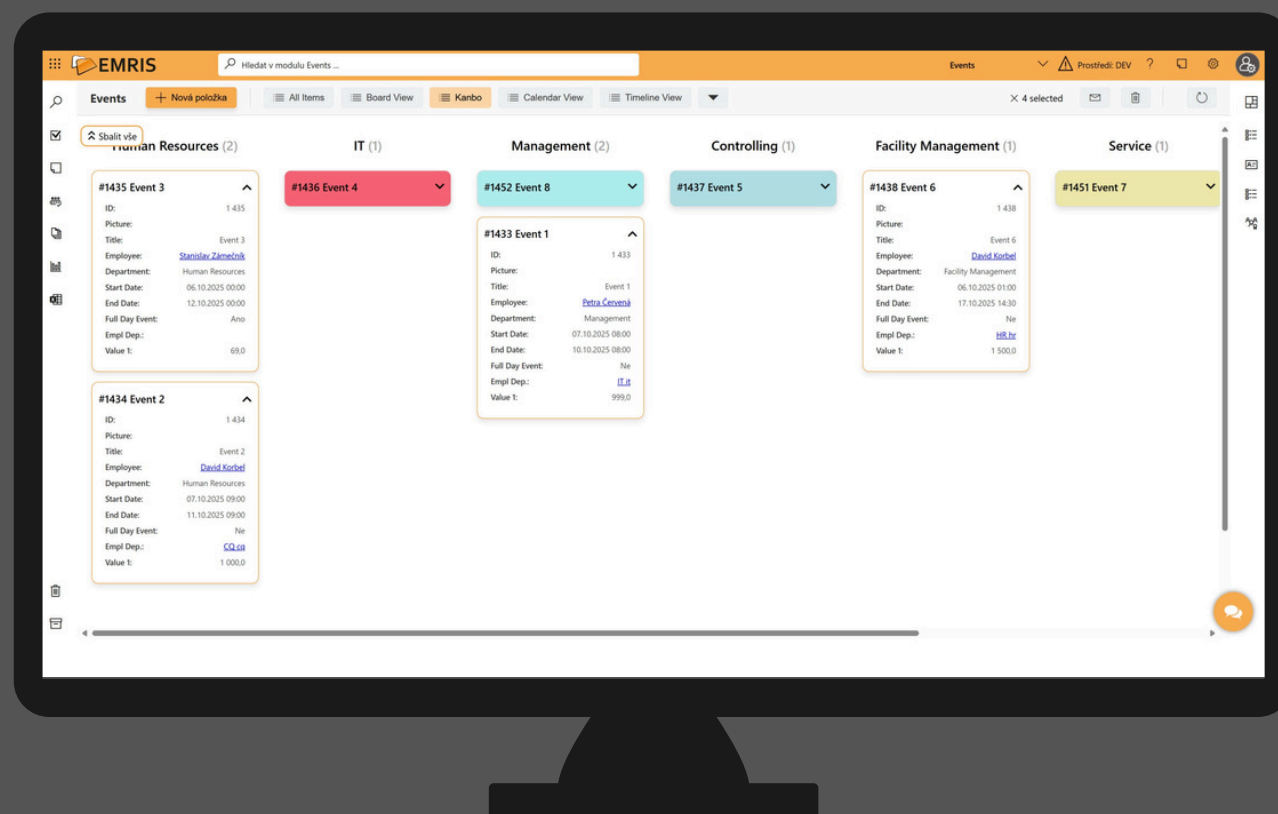

Dashboards & views

- **Dynamic** role-based landing pages
- Overview dashboards for workflows & **projects**
- List, **datasheet**, calendar, timeline, Kanban, and chart views

AI for a **smarter way** to work with information

- **Built-in** AI
- Create your own workflows & projects with ease
- Collaborate with **AI** or delegate tasks to **AI**

Powerful features

- **Templates**, forms, locks, sharing, **links**, tags, copies, comments, **checklists**, sub-tasks, notifications, stickers, and **PageNotes**

Integrations

- **M365 integrations** (Teams, SharePoint, Outlook, ...)
- **External** sources (connectors and web services — DevOps, SQL, SP, SAP, Jira, ...)
- **Responsive design**, custom forms, and e-signatures

Processes & Workflows

- **Approvals & confirmations**, task delegation, **inviting others**, & sending queries
- Summary **dashboards** & team task overviews
- Workflow **Matrix**

MMS

a unified platform
for everyday work.