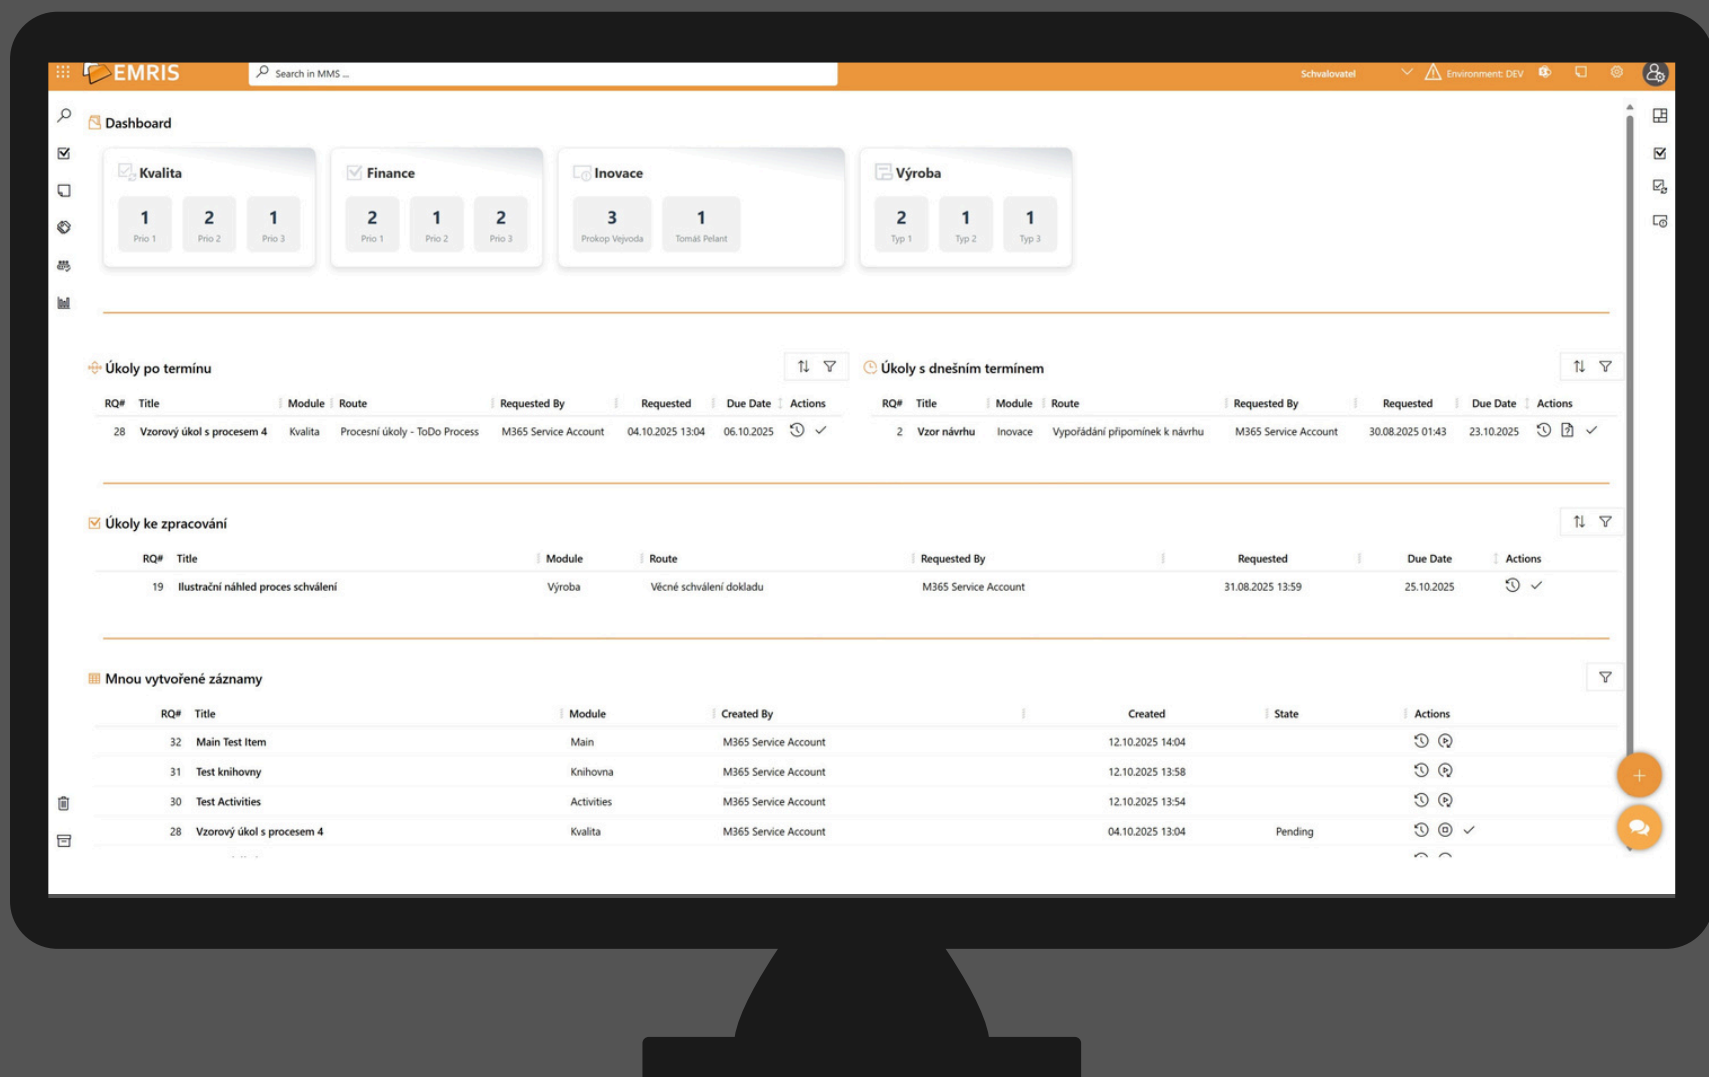

Dashboards & views

- **Dynamic** role-based landing pages
- Overview dashboards for workflows & **projects**
- List, **datasheet**, calendar, timeline, Kanban, and chart views

AI for a **smarter way** to work with information

- **Built-in** AI
- Create your own workflows & projects with ease
- Collaborate with **AI** or delegate tasks to **AI**

Powerful features

- **Templates**, forms, locks, sharing, **links**, tags, copies, comments, **checklists**, sub-tasks, notifications, stickers, and **PageNotes**

Integrations

- **M365 integrations** (Teams, SharePoint, Outlook, ...)
- **External** sources (connectors and web services — DevOps, SQL, SP, SAP, Jira, ...)
- **Responsive design**, custom forms, and e-signatures

Processes & Workflows

- **Approvals & confirmations**, task delegation, **inviting others**, & sending queries
- Summary **dashboards** & team task overviews
- Workflow **Matrix**

MMS

a unified platform
for everyday work.