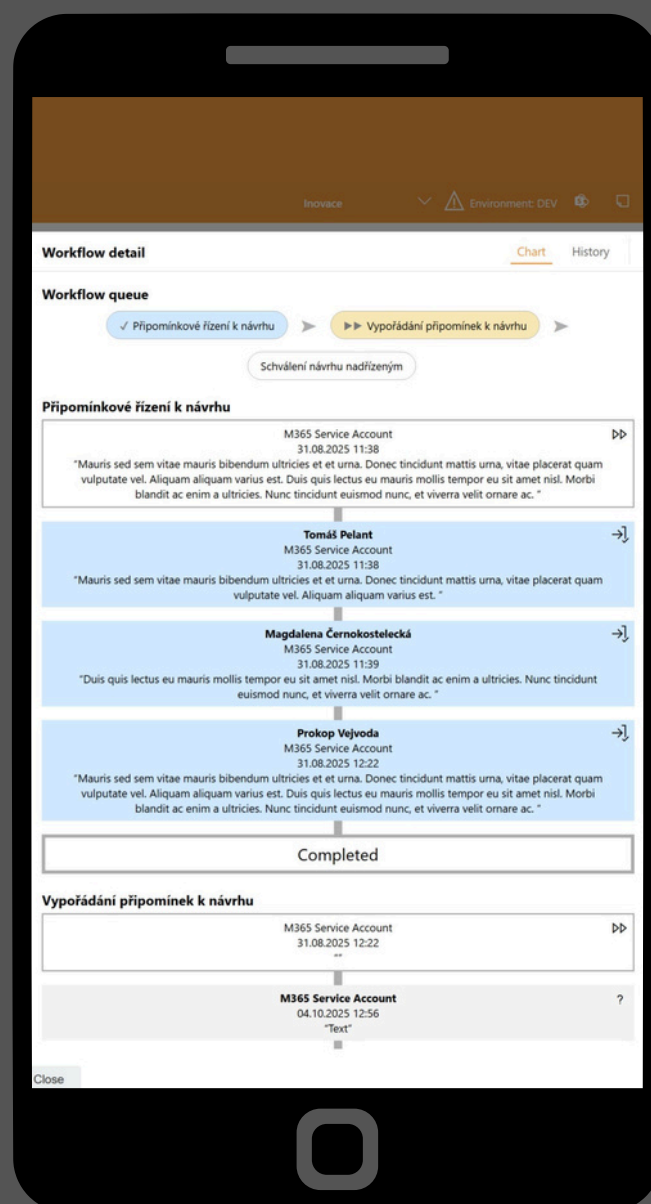

Dashboards & views

- **Dynamic** role-based landing pages
- Overview dashboards for workflows & **projects**
- List, **datasheet**, calendar, timeline, Kanban, and chart views

AI for a **smarter way** to work with information

- **Built-in** AI
- Create your own workflows & projects with ease
- Collaborate with **AI** or delegate tasks to **AI**

Powerful features

- **Templates**, forms, locks, sharing, **links**, tags, copies, comments, **checklists**, sub-tasks, notifications, stickers, and **PageNotes**

Integrations

- **M365 integrations** (Teams, SharePoint, Outlook, ...)
- **External** sources (connectors and web services — DevOps, SQL, SP, SAP, Jira, ...)
- **Responsive design**, custom forms, and e-signatures

Processes & Workflows

- **Approvals & confirmations**, task delegation, **inviting others**, & sending queries
- Summary **dashboards** & team task overviews
- Workflow **Matrix**

MMS

a unified platform
for everyday work.