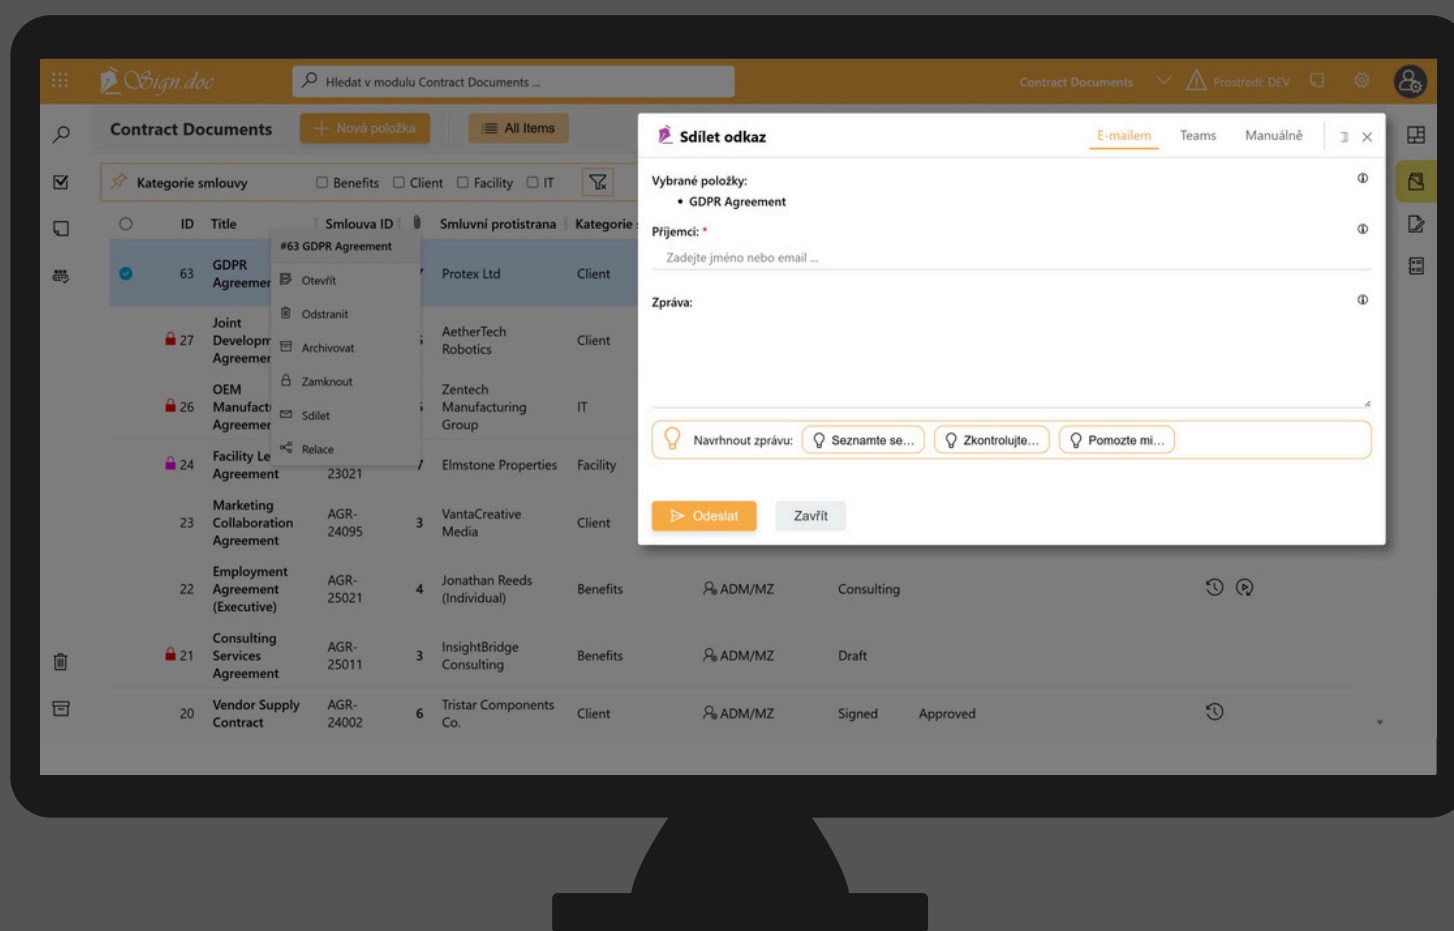

Dashboards & views

- **Dynamic** role-based landing pages
- Overview dashboards for workflows & **projects**
- List, **datasheet**, calendar, timeline, Kanban, and chart views

AI for a **smarter way** to work with information

- **Built-in** AI
- Create your own workflows & projects with ease
- Collaborate with **AI** or delegate tasks to **AI**

Powerful features

- **Templates**, forms, locks, sharing, **links**, tags, copies, comments, **checklists**, sub-tasks, notifications, stickers, and **PageNotes**

Integrations

- **M365 integrations** (Teams, SharePoint, Outlook, ...)
- **External** sources (connectors and web services — DevOps, SQL, SP, SAP, Jira, ...)
- **Responsive design**, custom forms, and e-signatures

Processes & Workflows

- **Approvals & confirmations**, task delegation, **inviting others**, & sending queries
- Summary **dashboards** & team task overviews
- Workflow **Matrix**

MMS

a unified platform
for everyday work.