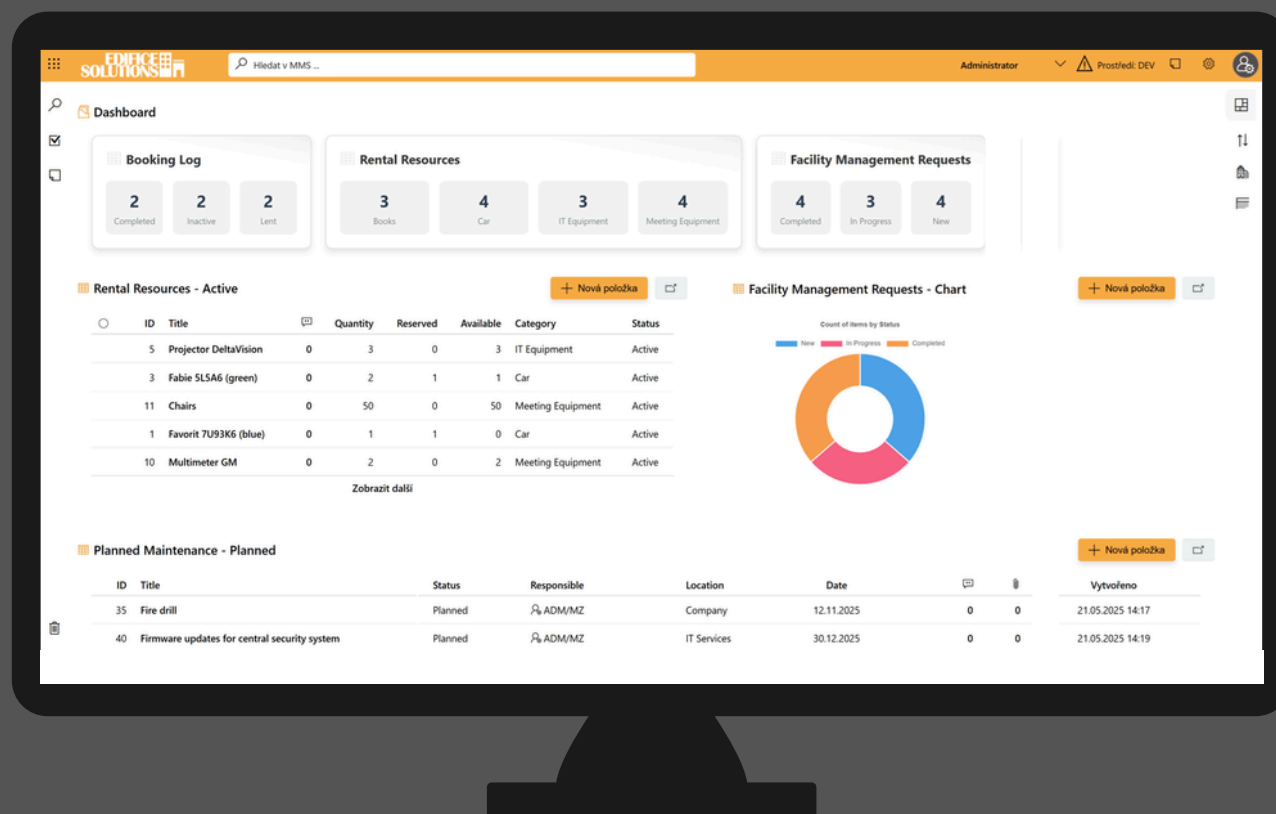

Dashboards & views

- **Dynamic** role-based landing pages
- Overview dashboards for workflows & **projects**
- List, **datasheet**, calendar, timeline, Kanban, and chart views

AI for a **smarter way** to work with information

- **Built-in** AI
- Create your own workflows & projects with ease
- Collaborate with **AI** or delegate tasks to **AI**

Powerful features

- **Templates**, forms, locks, sharing, **links**, tags, copies, comments, **checklists**, sub-tasks, notifications, stickers, and **PageNotes**

Integrations

- **M365 integrations** (Teams, SharePoint, Outlook, ...)
- **External** sources (connectors and web services — DevOps, SQL, SP, SAP, Jira, ...)
- **Responsive design**, custom forms, and e-signatures

Processes & Workflows

- **Approvals & confirmations**, task delegation, **inviting others**, & sending queries
- Summary **dashboards** & team task overviews
- Workflow **Matrix**

MMS

a unified platform
for everyday work.